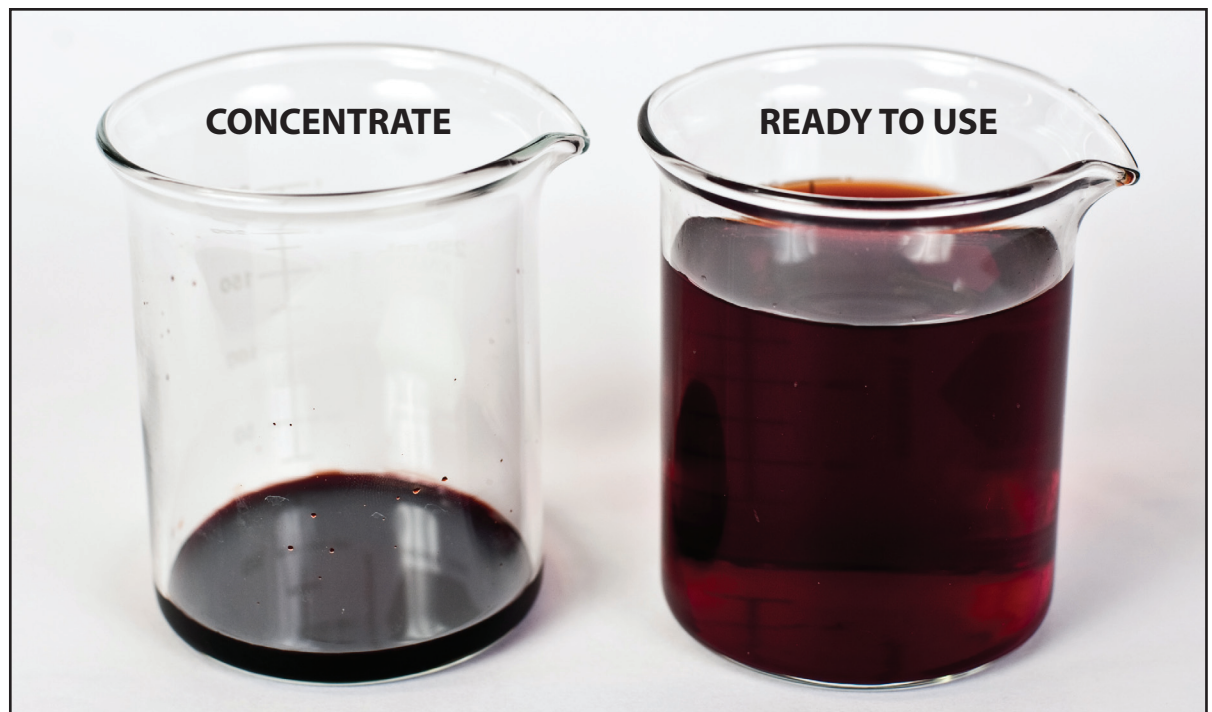

Active Ingredient: Iron present as (FeHEDTA)

Available Sizes: 10 L to 800L

Mode of Action: Iron is bound to a chelating agent, hydroxyethylenediaminetriacetic acid (HEDTA), which keeps the iron soluble and readily available for plant uptake. Broadleaf weeds absorb chelated iron easily and in larger quantities than grass does, which leads to cellular damage and ultimate plant death in broadleaf weeds while grass remains unharmed.

Controls: Dandelion, false dandelion, English daisy, white clover, black medic, bull thistle, Canada thistle, common chickweed, creeping buttercup, slender speedwell, narrow-leaved plantain, dove's-foot geranium, lawn burweed, moss and algae, and suppression of broad-leaved plantain

Directions: Mix one part Fiesta Lawn Weed Killer with 24 parts water (40 ml in 960 ml of water) and apply at a rate of 200-400 ml/m². Uniform coverage is important. Repeat treatment once after four weeks if necessary.

IMPORTANT

Read the entire label before use.

www.neudorffpro.com