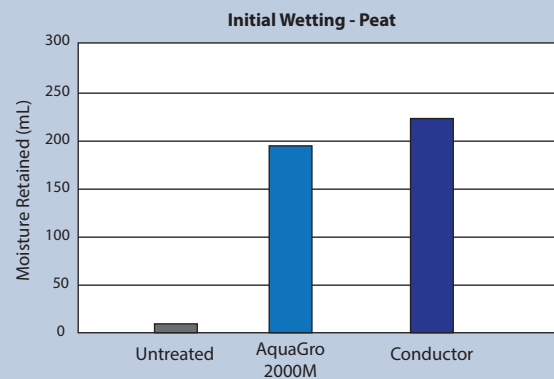

Conductor® Boosts the Performance and of Growing Media

Conductor® media wetting agent improves initial wetting better than previous formulations

Conductor's Benefits:

- Improved wettability
- More uniform water movement
- Better water retention
- Reduced leaching
- Healthier plants, happier customers