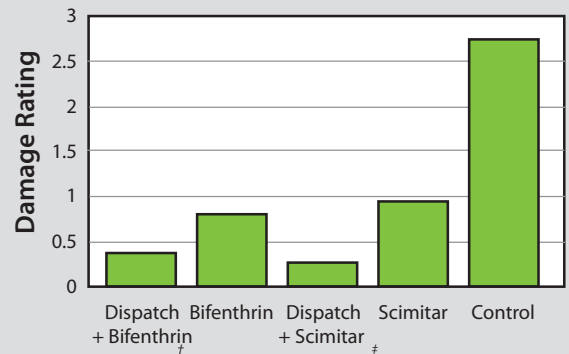

Dispatch enhances insecticide performance against mole crickets

(Rick Brandenburg, NCSU, 2007)*