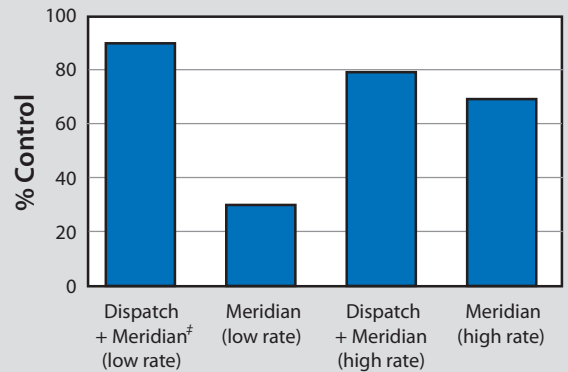

Dispatch improves grub control

(Michael Fidanza, Penn State, 2007)*