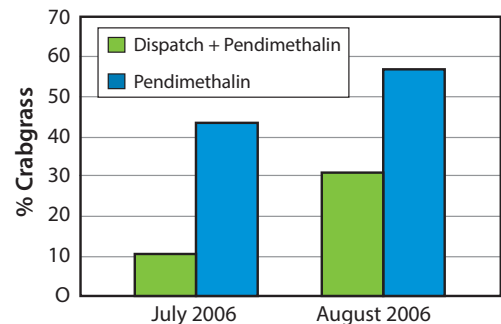

Dollars and Sense

Saving Money • Reducing Waste • Keeping Turf Healthy

Pre-Emergent Herbicides + Dispatch® = More Control Over Weeds

Dispatch is the *only* patented penetrant proven to improve infiltration of water and herbicides.

DISPATCH
SPRAYABLE

DISPATCH
INJECTABLE

Better Delivery

Many pre-emergent herbicides require activation through rain or irrigation; if herbicides sit on the surface and do not penetrate the thatch mat layer, they cannot block weed growth. Dispatch ensures infiltration and distribution of herbicides uniformly across the soil for better herbicide performance and weed control.

Better Weed Control

Research studies conducted 2 consecutive years show that Dispatch Sprayable tank-mixed with pendimethalin or prodiamine provides better crabgrass control than herbicides alone.

*For complete research reports, contact Aquatrols

Dispatch provides better delivery for better weed control

(Michael Fidanza, Penn State, 2006)