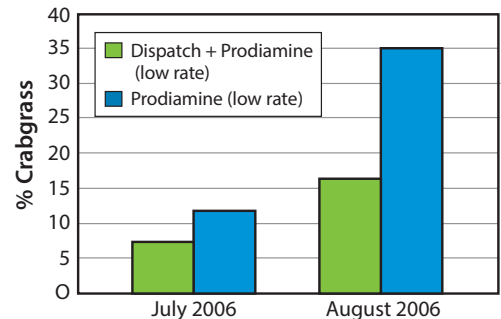

Dollars and Sense

Saving Money • Reducing Waste • Keeping Turf Healthy

Pre-Emergent Herbicides + Dispatch® = More Control Over Weeds

Dispatch is the *only* patented penetrant proven to improve infiltration of water and herbicides.

DISPATCH
SPRAYABLE

DISPATCH
INJECTABLE

Better Delivery

Many pre-emergent herbicides require activation through rain or irrigation; if herbicides sit on the surface and do not penetrate the thatch mat layer, they cannot block weed growth. Dispatch ensures infiltration and distribution of herbicides uniformly across the soil for better herbicide performance and weed control.

Better Weed Control

Research studies conducted 2 consecutive years show that Dispatch Sprayable tank-mixed with pendimethalin or prodiamine provides better crabgrass control than herbicides alone.

*For complete research reports, contact Aquatrols

Dispatch provides better delivery for better weed control

(Michael Fidanza, Penn State, 2006)