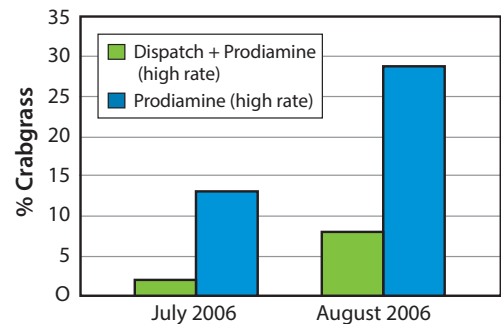

Dollars and Sense

Saving Money • Reducing Waste • Keeping Turf Healthy

Pre-Emergent Herbicides + Dispatch® = More Control Over Weeds

Dispatch is the *only* patented penetrant proven to improve infiltration of water and herbicides.

DISPATCH
SPRAYABLE

DISPATCH
INJECTABLE

Better Delivery

Many pre-emergent herbicides require activation through rain or irrigation; if herbicides sit on the surface and do not penetrate the thatch mat layer, they cannot block weed growth. Dispatch ensures infiltration and distribution of herbicides uniformly across the soil for better herbicide performance and weed control.

Better Weed Control

Research studies conducted 2 consecutive years show that Dispatch Sprayable tank-mixed with pendimethalin or prodiamine provides better crabgrass control than herbicides alone.

*For complete research reports, contact Aquatrols

Dispatch provides better delivery for better weed control

(Michael Fidanza, Penn State, 2006)